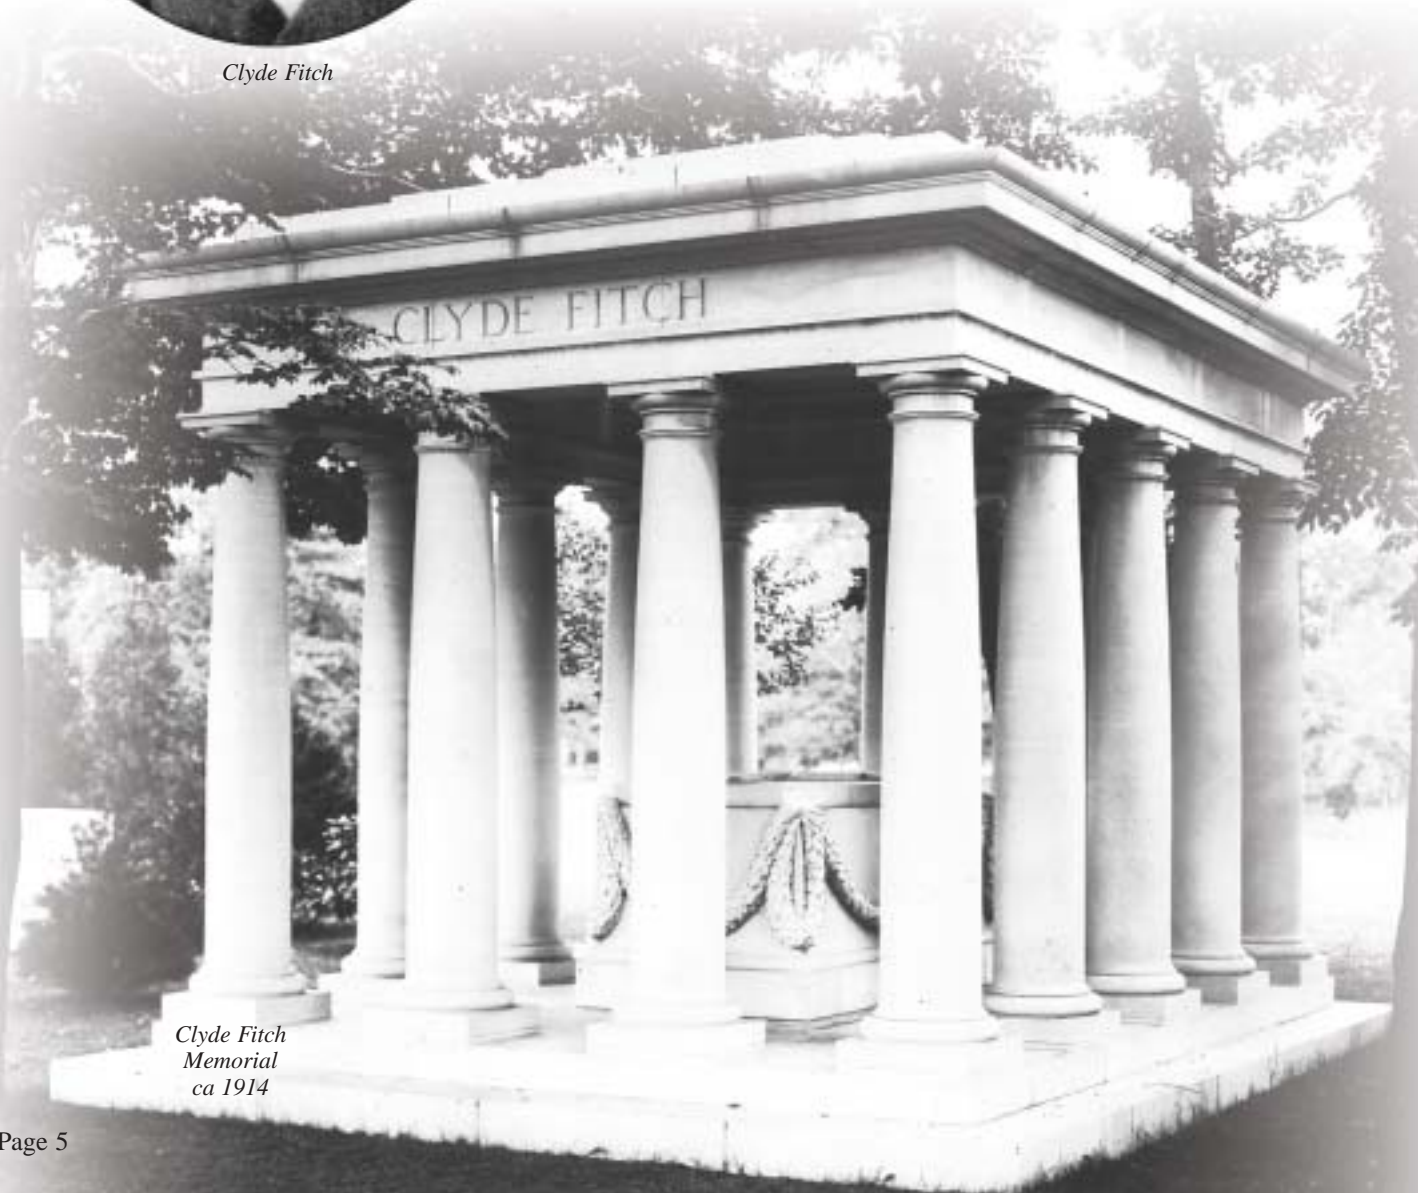

CLYDE FITCH MEMORIAL UNDERGOES RESTORATION

Clyde Fitch

The first major project of the Entertainers Campaign is underway! The Friends of The Woodlawn Cemetery contracted Integrated Conservation Contracting, Inc. to restore the Fitch Memorial. Funding for the project came through the generous gift of an anonymous donor.

Clyde Fitch was a successful playwright, famous for bringing drama to Broadway at the end of the 19th Century. He had five hits running at one time on Broadway and was the first American playwright to win international fame. His plays

included *Nathan Hale* (1898), *Barbara Frietchie* (1899) and *The Girl With Green Eyes* (1902). In 1909, Fitch died in France at the age of 44 from complications of appendicitis. His body was brought to The Woodlawn Cemetery and placed in the mausoleum of a friend until his parents built his tomb. Mrs. Fitch hired the architectural firm of Hunt and Hunt to design a highly decorated sarcophagus set inside an open Tuscan temple. The memorial took two years to complete and in 1911 the cremated remains of Clyde Fitch were laid to rest. Within a few